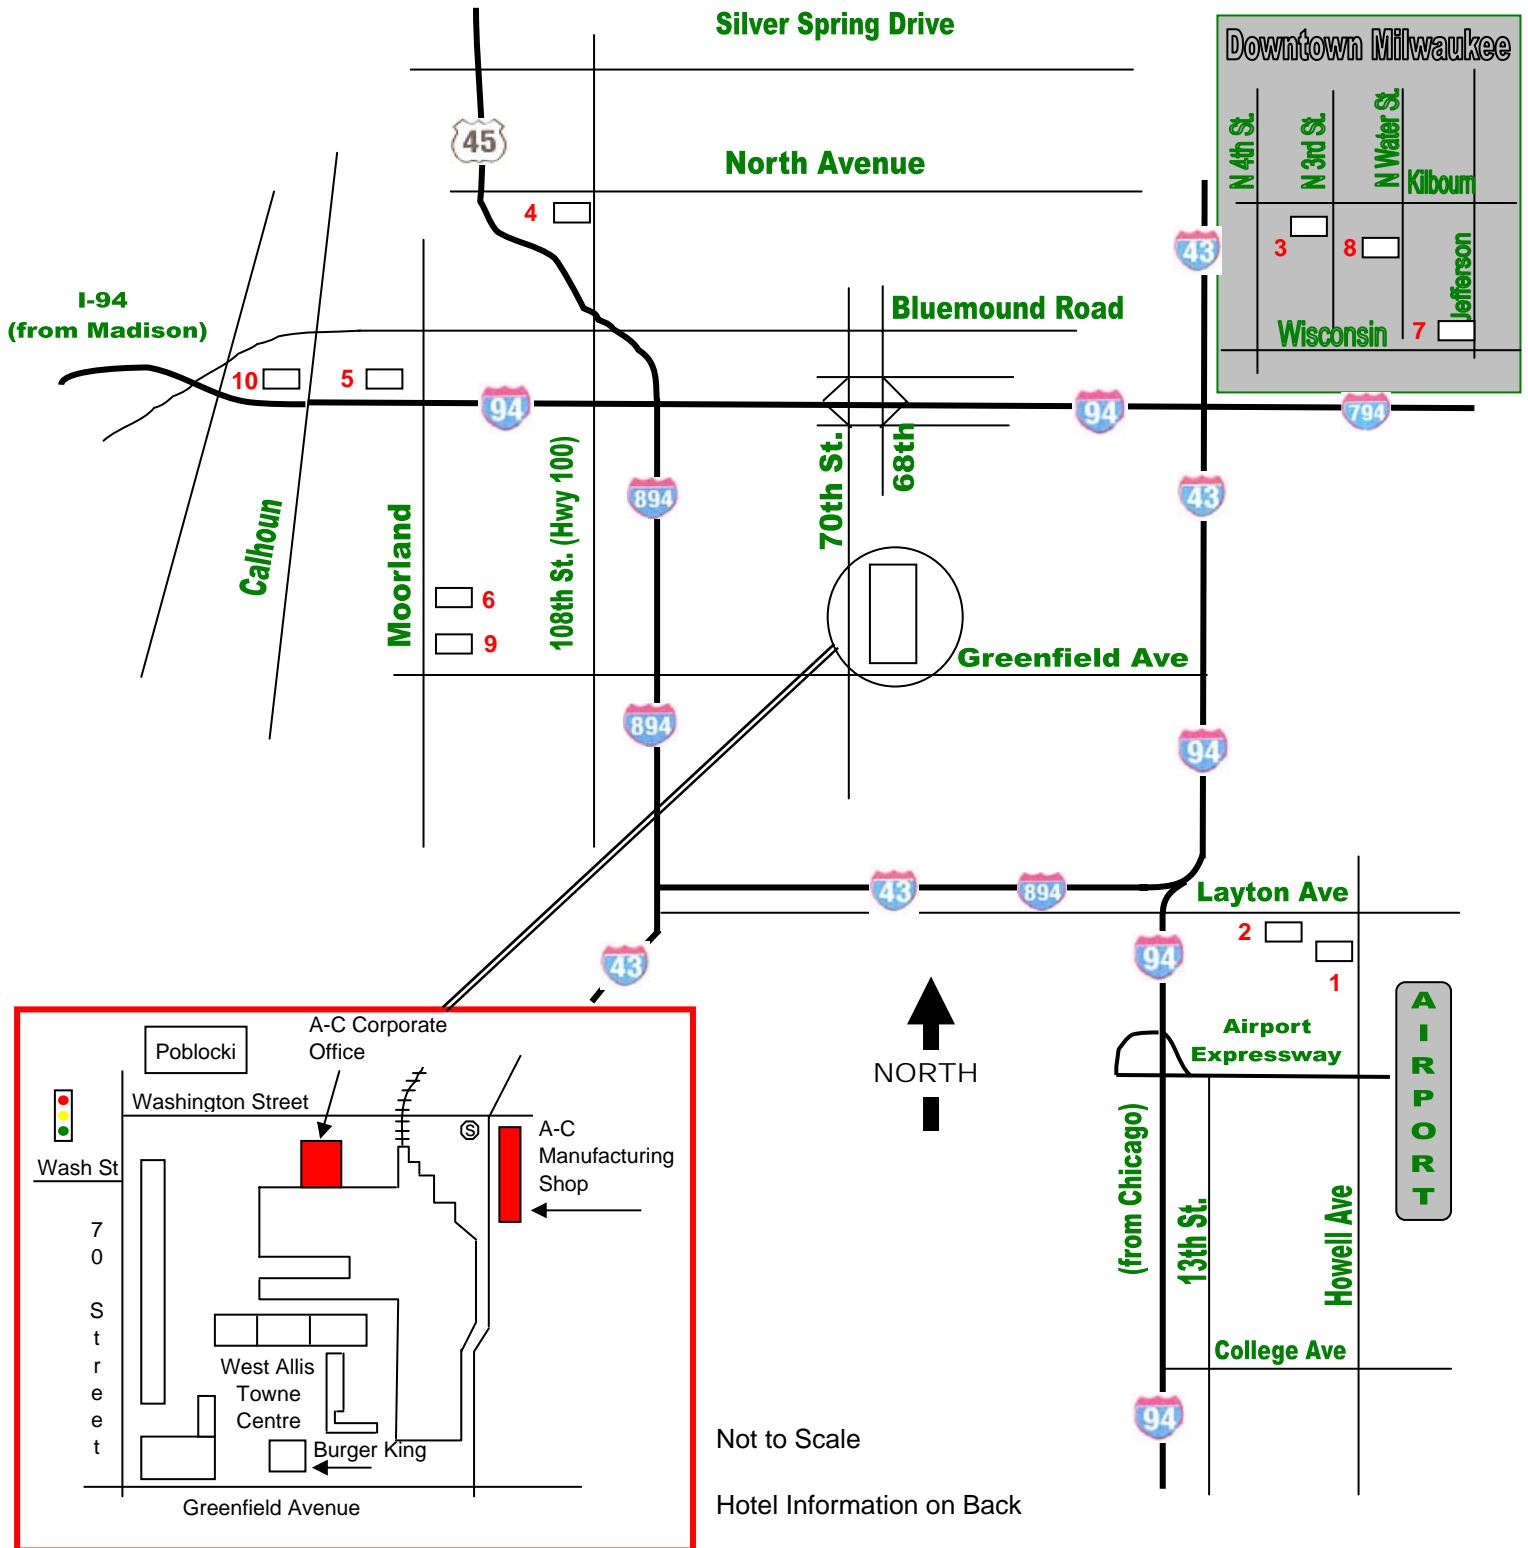

A Company of Polysius Corp.

A-C EQUIPMENT SERVICES CORPORATION

A Company of Polysius Corp.

6737 West Washington Street

Milwaukee, WI 53214

Phone: 414/475-2554 FAX: 414/475-3328